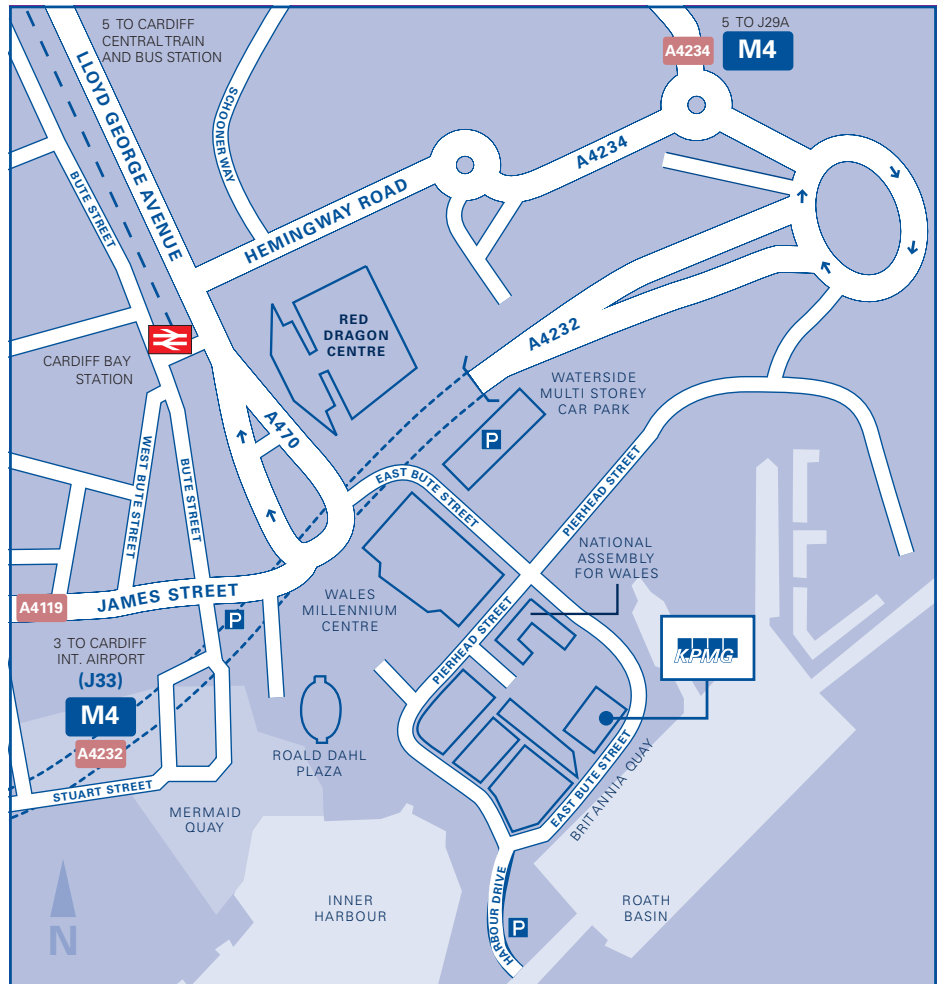

Cardiff

Office Locator

KPMG LLP (UK)

3 Assembly Square, Britannia Quay, Cardiff Bay, CF10 4AX

Switchboard: 029 2046 8000

Visiting or travelling to Cardiff

Car

- From the M4 motorway, exit at junction 33
- Turn off the roundabout onto the A4232 and follow brown signs towards Cardiff Bay
- Follow this road for 11 miles until a tunnel
- At the end of the tunnel is a roundabout – take the third exit
- At the traffic lights – turn right onto Pierhead Street
- Take a right at the 1st lights to Cardiff Waterside Multi Storey Car Park or
- Head straight over the lights, and then left at the next lights onto East Bute Street.
- 3 Assembly Square is the second building on the right.

Rail

The nearest station is Cardiff Bay Station, which is a short taxi ride from the office. Central Station is also only a short taxi ride away.

Parking:

Limited parking is available. Visitors must speak with the person they are visiting to organise a space prior to travelling.

Reception Services

The reception operates between 8.30am to 5.00pm, Monday to Friday. You can contact reception on 029 2046 8000.

Source: KPMG LLP (UK)

www.kpmg.co.uk

kpmg.com/socialmedia

kpmg.com/app

© 2017 KPMG LLP, a UK limited liability partnership and a member firm of the KPMG network of independent member firms affiliated with KPMG International Cooperative ("KPMG International"), a Swiss entity. All rights reserved. Printed in the United Kingdom. The KPMG name and logo are registered trademarks or trademarks of KPMG International.

CRT090982A | JNovember 2017.