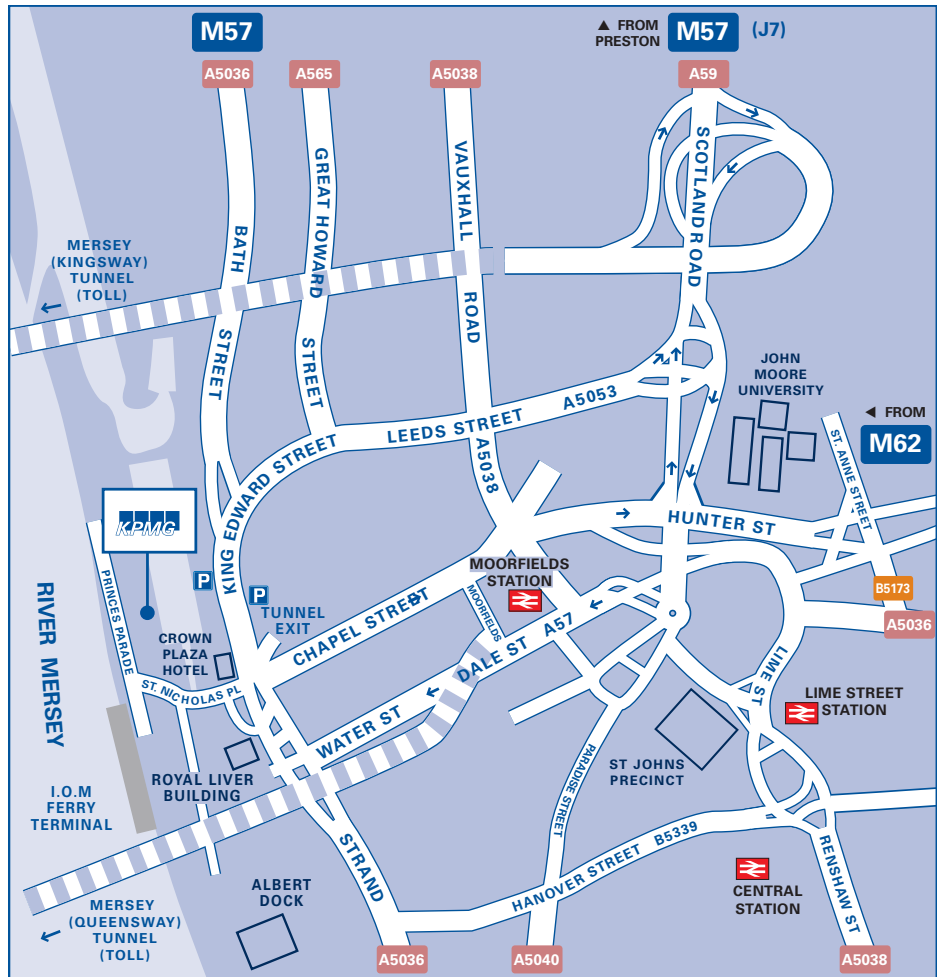

Liverpool

Office Locator

KPMG LLP (UK)

8 Princes Parade, Liverpool, Merseyside L3 1QH

Switchboard: 0151 473 5100

Visiting or travelling to Liverpool

Car

Follow the A5036 (Bath Street) to the A5046 (St Nicholas Place) and the office can be found on your right hand side.

Rail

The nearest station is Moorfields, which is a short walk to the office. Liverpool Lime Street is the main city line station, which is a fifteen minute walk or a short taxi ride to the office.

Parking

Limited parking is available. Visitors must speak with the person they are visiting or Reception to organise a space prior to travelling.

Source: KPMG LLP (UK)

www.kpmg.co.uk

kpmg.com/socialmedia

kpmg.com/app

© 2016 KPMG LLP, a UK limited liability partnership and a member firm of the KPMG network of independent member firms affiliated with KPMG International Cooperative ("KPMG International"), a Swiss entity. All rights reserved. Printed in the United Kingdom. The KPMG name and logo are registered trademarks or trademarks of KPMG International.

CRT052942 | January 2016.